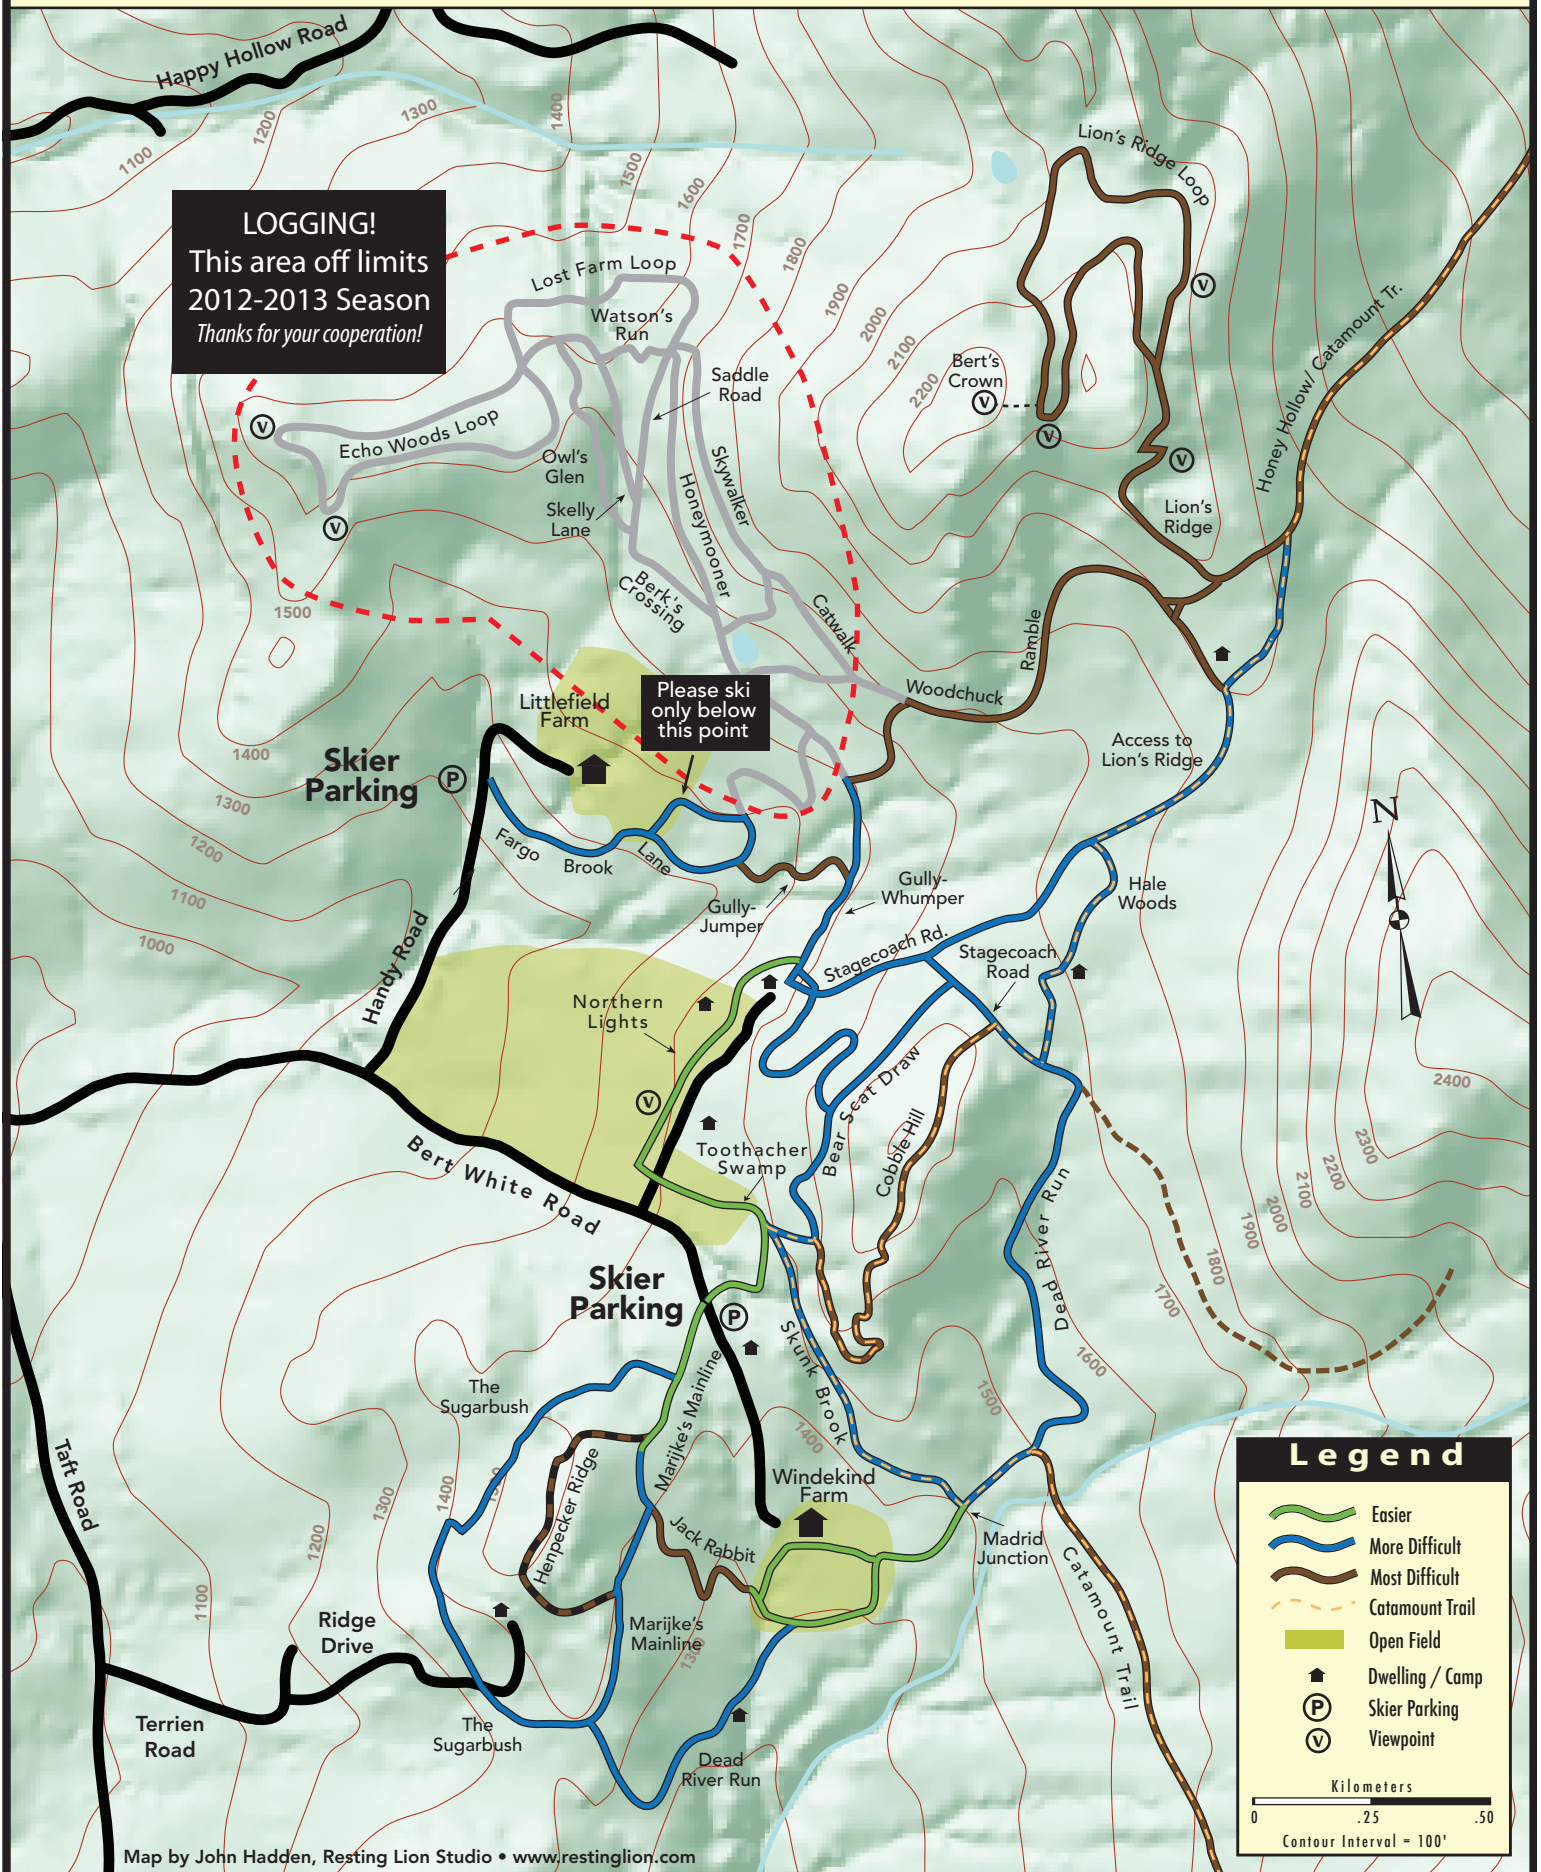

Camel's Hump Nordic Ski Area Trails, 2012-2013

www.camelshumpskiers.org

LOGGING!
This area off limits
2012-2013 Season
Thanks for your cooperation!

Please ski
only below
this point

Legend

- Easier
- More Difficult
- Most Difficult
- - - Catamount Trail
- Open Field
- Dwelling / Camp
- Skier Parking
- Viewpoint

Kilometers
0 .25 .50
Contour Interval = 100'